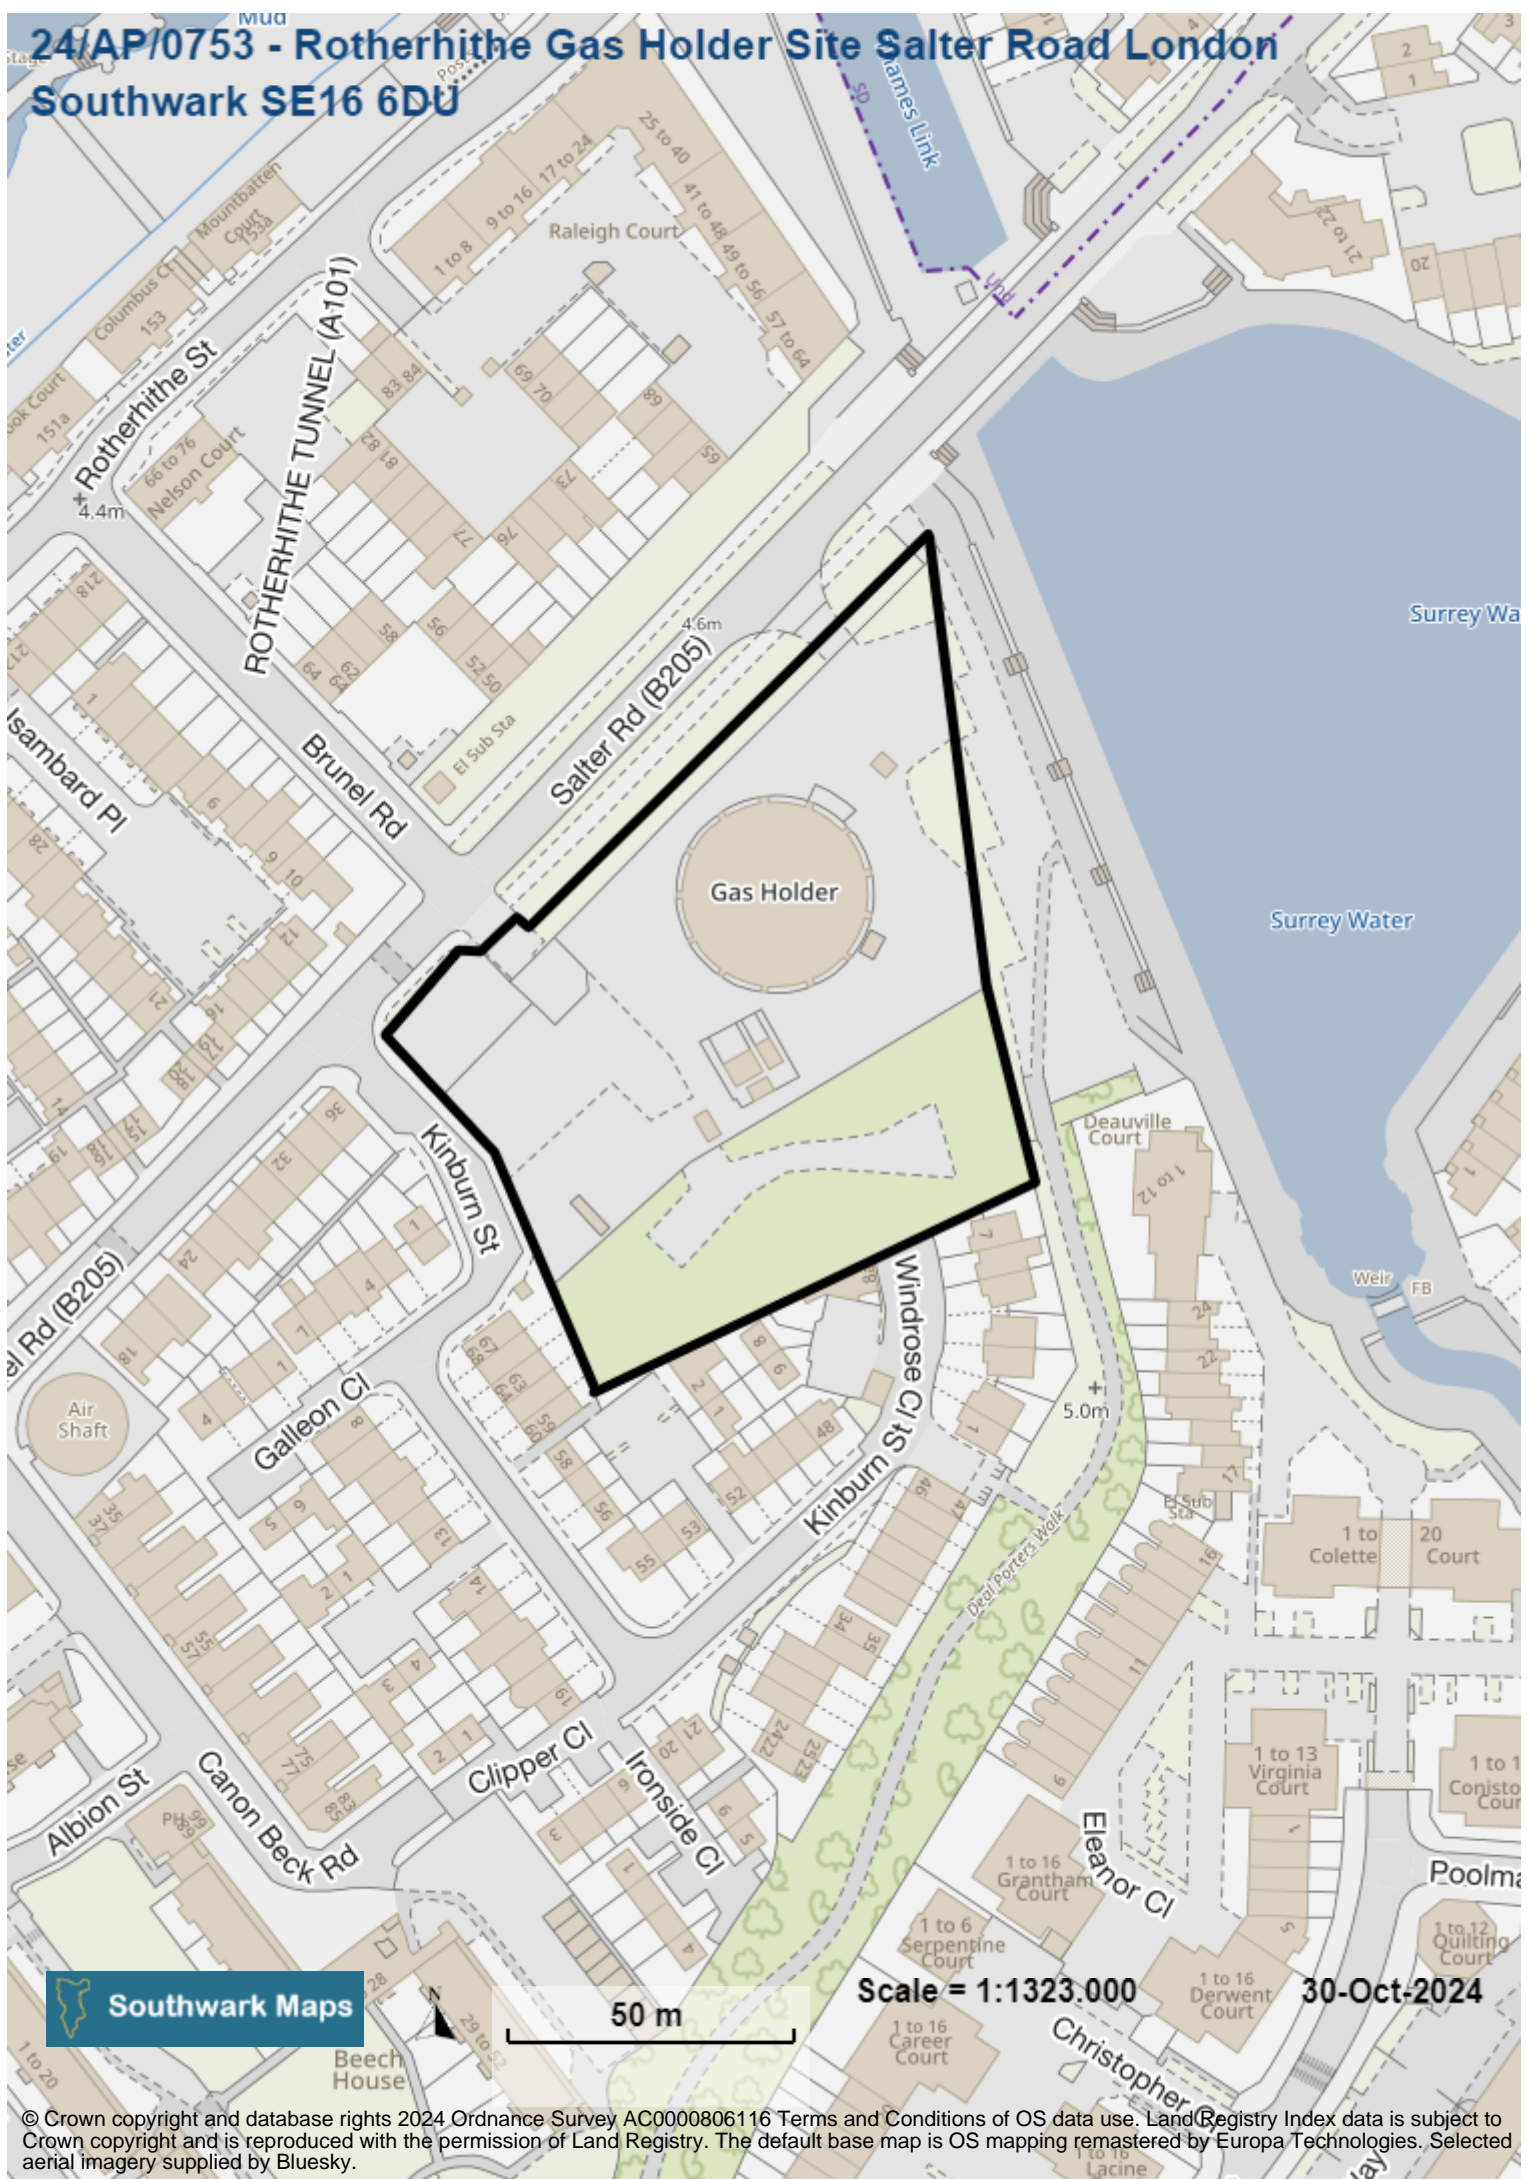

# 24/AP/0753 - Rotherhithe Gas Holder Site Salter Road London Southwark SE16 6DU

Southwark Maps

50 m

Scale = 1:1323,000

30-Oct-2024

© Crown copyright and database rights 2024 Ordnance Survey AC0000806116 Terms and Conditions of OS data use. Land Registry Index data is subject to Crown copyright and is reproduced with the permission of Land Registry. The default base map is OS mapping remastered by Europa Technologies. Selected aerial imagery supplied by Bluesky.